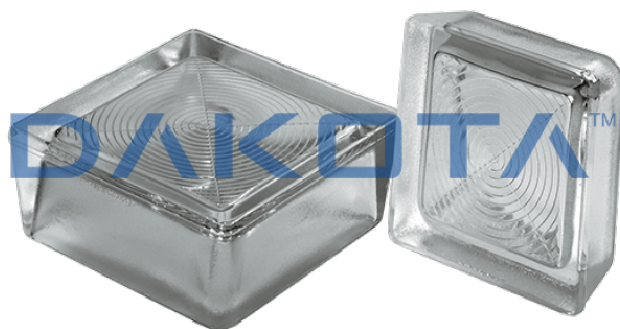

CUP SHAPED GLASS BLOCK

Code	Commercial Description	Dimensions	Conf.	Pallet	Selling Unit
VET01-5033	Cup shaped glass block -small	145 x 145 x 55 mm	10	840	PZ
VET01-5034	Cup shaped glass block -big	190 x 190 x 70 mm	6	312	PZ

Description

Cup shaped glass block, available in sizes 145 x 145 x 55 and 190 x 190 x 70 mm. Frame not needed.

Material

Made of a single block of glass.

Use

Traditionally used in the production of glass-concrete prefabricated plates and/or floor beams carrier (for axial loads) and/or horizontal structures (also flat roofs) where access to give lighting Local and/or spaces below.