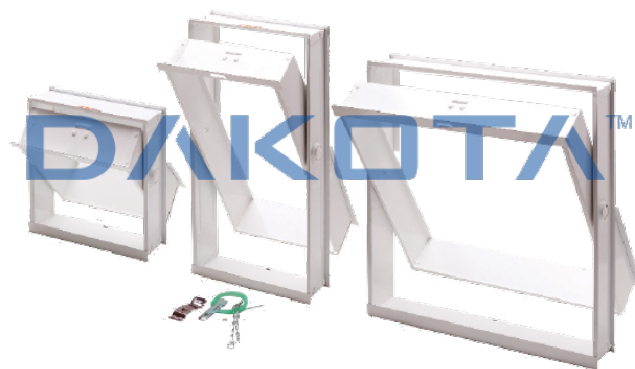

FRAME FOR GLASS BLOCK

Code	Commercial Description	Dimensions	Conf.	Pallet	Selling Unit
VET01-5023	Single Glass Block Frame	190 x 190 x 80 mm	0	108	PZ
VET01-5024	Double Glass Block Frame	190 x 390 x 80 mm	0	66	PZ
VET01-5025	Quadruple Glass Block Frame	390 x 390 x 80 mm		30	PZ
VET01-5023G		240 x 240 x 80 mm	0	0	0
VET01-5024G		240 x 490 x 80 mm	0	0	0
VET01-5025G		490 x 490 x 80 mm	0	0	0

Description

Frame for sliding glass brick available in versions for 1, 2 or 4 seater glass. Packaged individually

Material

Made of galvanized sheet steel enameled white.

Use

Used to facilitate ventilation of premises.