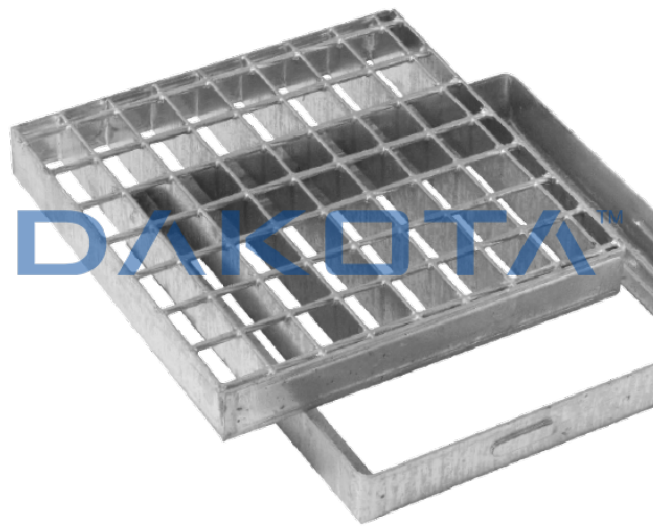

# HEAVY SQUARE GRATING WITH FRAME

Code	Commercial Description	Dimensions	Conf.	Pallet	Selling Unit
ZIN09-6902P	Galvanized Grating With Frame	300 x 300 mm		276	PZ
ZIN09-6903P	Galvanized Grating With Frame	350 x 350 mm	0	207	PZ
ZIN09-6904P	Galvanized Grating With Frame	400 x 400 mm		138	PZ
ZIN09-6905P	Galvanized Grating With Frame	450 x 450 mm		92	PZ
ZIN09-6906P	Galvanized Grating With Frame	500 x 500 mm		92	PZ
ZIN09-6907P	Galvanized Grating With Frame	550 x 550 mm		92	PZ
ZIN09-6908P	Galvanized Grating With Frame	600 x 600 mm		92	PZ

### Description

Grating provided with frame, with helical filaments 40 x 3 mm and mesh 34 x 38 mm. Available in sizes: see table.

### Material

Made of electro-weld galvanized steel.