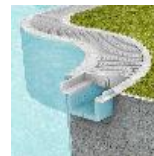

MODULAR GRATING FOR SWIMMING POOL

Code	Commercial Description	Dimensions	Conf.	Pallet	Selling Unit
POZ90-1351PMBB	White modular grating for swimming pool 130	130 x 500 x 20 mm		240	PZ
POZ90-1361PMBB	Blue modular grating for swimming pool 200	200 x 500 x 20 mm		160	PZ
POZ95-1322	Profile for swimming pool modular grating	2500 mm	50	1500	M
POZ90-1351PMA	Blue Snake Grill 130	130 x 500 x 20 mm		240	
POZ90-1361PMA	Blue Snake Grill 200	200 x 500 x 20 mm		160	

Description

Modular Grating with a slow water runoff and a design projected for pedestrian crossing. The elements that compose this grating are interchangeable and, thanks to bushhammering, show a non-slip surface. The Grating is composed by 20 modules to achieve 500 mm. Dimensions 130 x 20 x 500 or 200 x 20 x 500 mm. Available in white or blue. The pvc profile for this grating can be heated and than shaped to the desired shapes

Material

Made of PP (polypropylene).

Use

Used at swimming pools edges to allow both slow water outflow and a safe anti-slip surface for pedestrian crossing.

Accessories

Code	Commercial Description	Dimensions	Conf.	Pallet	Selling Unit
POZ95-1322	Profile for swimming pool modular grating	2500 mm	50	1500	M