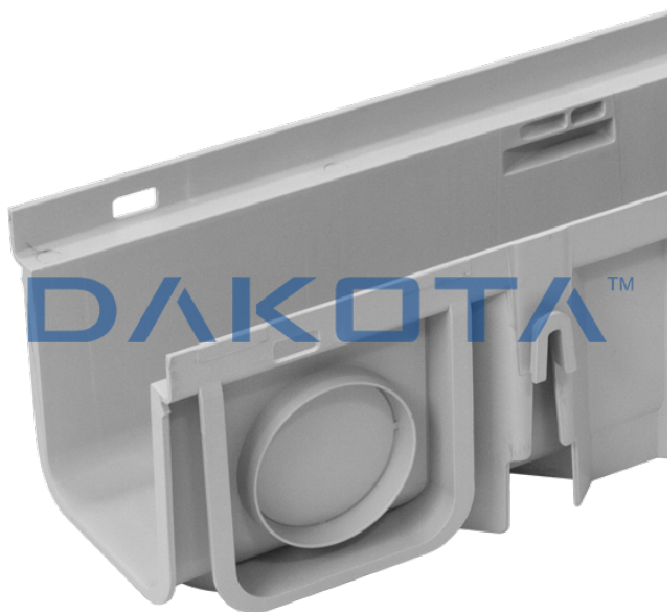

CHANNEL PEGASUS PLUS 130X120

Code	Commercial Description	Dimensions	Conf.	Pallet	Selling Unit
POZ90-1310P1	Pegasus Plus 130/120 - grey outlet ø 110	130 x 120 x 1.000 mm		112	PZ
POZ90-1310PN1	Pegasus plus 130/120 - black outlet ø 110	130 x 120 x 1.000 mm		112	PZ
POZ90-1310PB1	Pegasus Plus 130/120 - White outlet ø 110	130 x 120 x 1.000 mm		112	PZ
POZ90-1310PS1	Pegasus Plus 130/120 - Sand outlet ø 110	130 x 120 x 1.000 mm		112	

Description

Drainage channel for the collection of rain waters. Designed and reinforced for an high resistance. It is available in grey, black, sand, and white color, in different designs and sizes. Bottom outlets are ø 110 mm.

Material

Made of high quality PP (polypropylene).

Use

Used for the collection and drainage of rainwater. The matching to its range of gratings allows the use on patios and for pedestrian or light traffic areas.