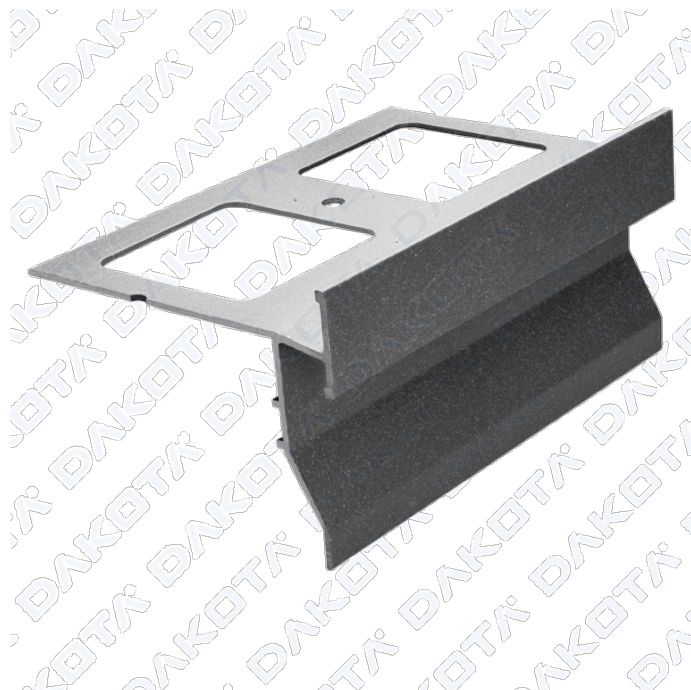

PROFILE FOR BALCONIES WITH WATER DRAIN

Code	Commercial Description	Dimensions	Conf.	Pallet	Selling Unit
PRO21-2076/100	Balcony Profile with Water Drainage - Ash Gray	h 10 x a 55 x 2700 mm	5		PZ
PRO21-2077/100	Balcony Profile with Water Drainage - Antique Gray	h 10 x h1 55 x 2.700	5		PZ
PRO21-2078/125	Balcony Profile with Water Drainage - Ash Gray	h 12,5 x a 55 x 2.700	5		
PRO21-2079/125	Balcony Profile with Water Drainage - Antique Gray	h 12,5 x h1 55 x 2.700	5		
PRO21-2076	Balcony Profile with Water Drainage - Ash Gray	h 10 x a 55 x 2700 mm	27	1080	M
PRO21-2077	Profile for Balconies with Water Drain - Antique G...	h 10 x a 55 x 2700 mm	27	1080	M
PRO21-2078	Balcony Profile with Water Drainage - Ash Gray	h 12,5 x a 55 x 2700 mm	27	1080	
PRO21-2079	Profile for Balconies with Water Drain - Antique G...	h 12,5 x a 55 x 2700 mm	27	1080	M

Description

Horizontal drip edge trim for the protection and finishing of the external edges of terraces and balconies. Recommended for tiles with a thickness up to 12,5 mm. This version allows the water discharge thanks to the holes on the profile.

Material

Made of painted grey (RAL 7038) Aluminum-Magnesium-Silicon alloy and antique grey.

Use

Used for the protection and finishing of external edges of terraces and balconies, thus protecting the edges of the flooring tiles.