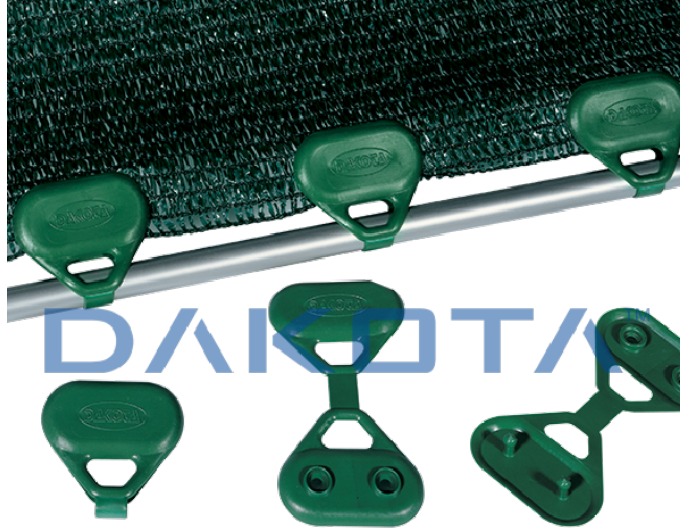

SHADING MESH CLIP

Code	Commercial Description	Dimensions	Conf.	Pallet	Selling Unit
RET05-200T	Shading mesh clip		100	200	CF

Description

Plastic shade net clips designed to facilitate and lock shade netting in place. Packaged in bags in boxes.

Material

Made of polypropylene (PP).

Use

Clip designed to facilitate the installation of shade netting.