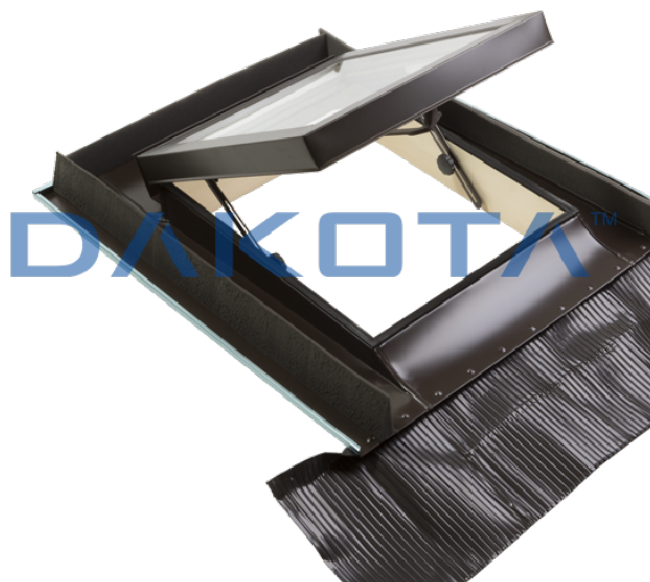

### SKY LINE 2.0

Code	Commercial Description	Dimensions	Conf.	Pallet	Selling Unit
LUC11-1030	Dark-Brown Sky Line attic window	450 x 550 mm	1	14	PZ
LUC11-1031	Dark brown sky line attic window	480 x 720 mm	1	12	PZ
LUC11-1028	Dark brown sky line attic window	480 x 900 mm	1	14	PZ
LUC11-1033	Dark-Brown Sky Line attic window	550 x 720 mm	1	12	PZ
LUC11-1032	Dark brown sky line attic window	720 x 480 mm	1	12	PZ
LUC11-1034	Dark-Brown Sky Line attic window	740 x 800 mm	1	12	PZ
LUC11-1034S	Dark-Brown Sky Line attic window Lateral openi...	740 x 800 mm	1	12	PZ
LUC11-1029	Dark brown sky line attic window	900 x 480 mm	1	12	PZ

#### Description

Monoblock roof window, pivot hinge or lateral opening (in this case only for the measure of 740 x 800 mm), with double glazing (double tempered glass), thermal bridge 4-9-4 mm. Spruce wood solid waxed frame, ergonomic handle and aluminum pleated strip with butilic adeshive. Available in different sizes (see table).

#### Material

Made of painted sheet dark brown, solid spruce wood, tempered glass and aluminum.

## Accessories

Code	Commercial Description	Dimensions	Conf.	Pallet	Selling Unit
LUC13-1035A	Glass and frame replacement	450 x 550 mm	0	0	PZ
LUC13-1035B	Glass and frame replacement	480 x 720 mm			PZ
LUC13-1035C	Glass and frame replacement	480 x 900 mm			PZ
LUC13-1035E	Glass and frame replacement	550 x 720 mm	0	0	PZ
LUC13-1035F	Glass and frame replacement	720 x 480 mm	0	0	PZ
LUC13-1035D	Glass and frame replacement	900 x 480 mm			PZ
LUC13-1035G	Replacement Frame and Glass for Sky Line 2.0	740 x 800			PZ
LUC13-1035H	Frame and Glass Replacement for Sky Line 2.0 (side...	740 x 800			PZ