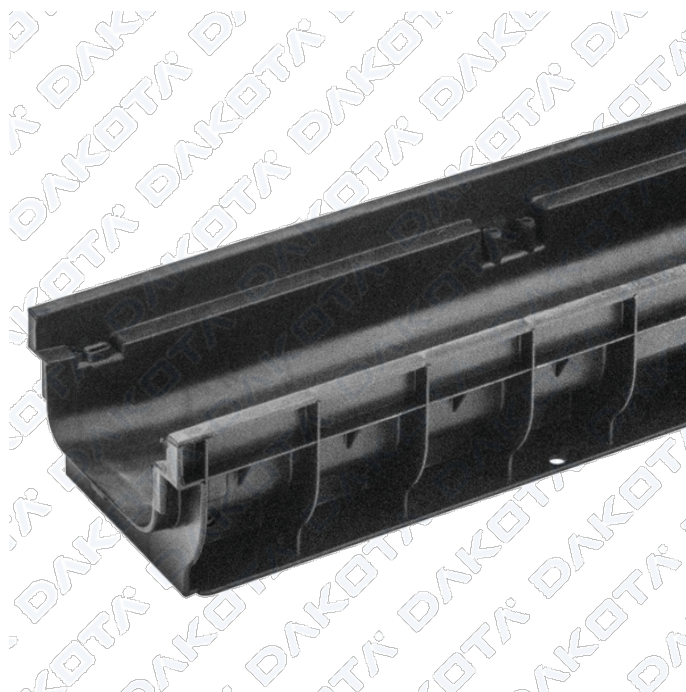

CHANNEL TAURUS 130

Code	Commercial Description	Dimensions	Conf.	Pallet	Selling Unit
POZ92-I304	Taurus 130/40	130 x 40 x 1.000 mm		105	PZ
POZ92-I307P	Taurus 130/75	130 x 75 x 1.000 mm	0	70	PZ
POZ92-I315P	Taurus 130/150	130 x 150 x 1.000 mm	0	70	PZ
POZ92-I315PGD	Taurus 130/150 with Preassembled Grating D400	130 x 150 x 1.000 mm		35	PZ

Description

Channel for the collection of meteoric waters. The material has an excellent resistance to chemicals and organic agents and it is self-cleaning. This channel is shock resistant, unbreakable and can guarantee high performances even in presence of thermal shock (from -40° C to 100° C). It is available only in black colour, in different designs and sizes. External inlet diameters are 50/63/75/100 mm, bottom outlet diameters are 75/100 mm.

Material

Made of HDPE (high density polyethylene).

Use

Used for the collection and drainage of rainwater and for the discharge of liquids for industrial use. It can be combined with a wide range of gratings in order to be used in pedestrian areas, driveways, roads, highways, ports and airports.